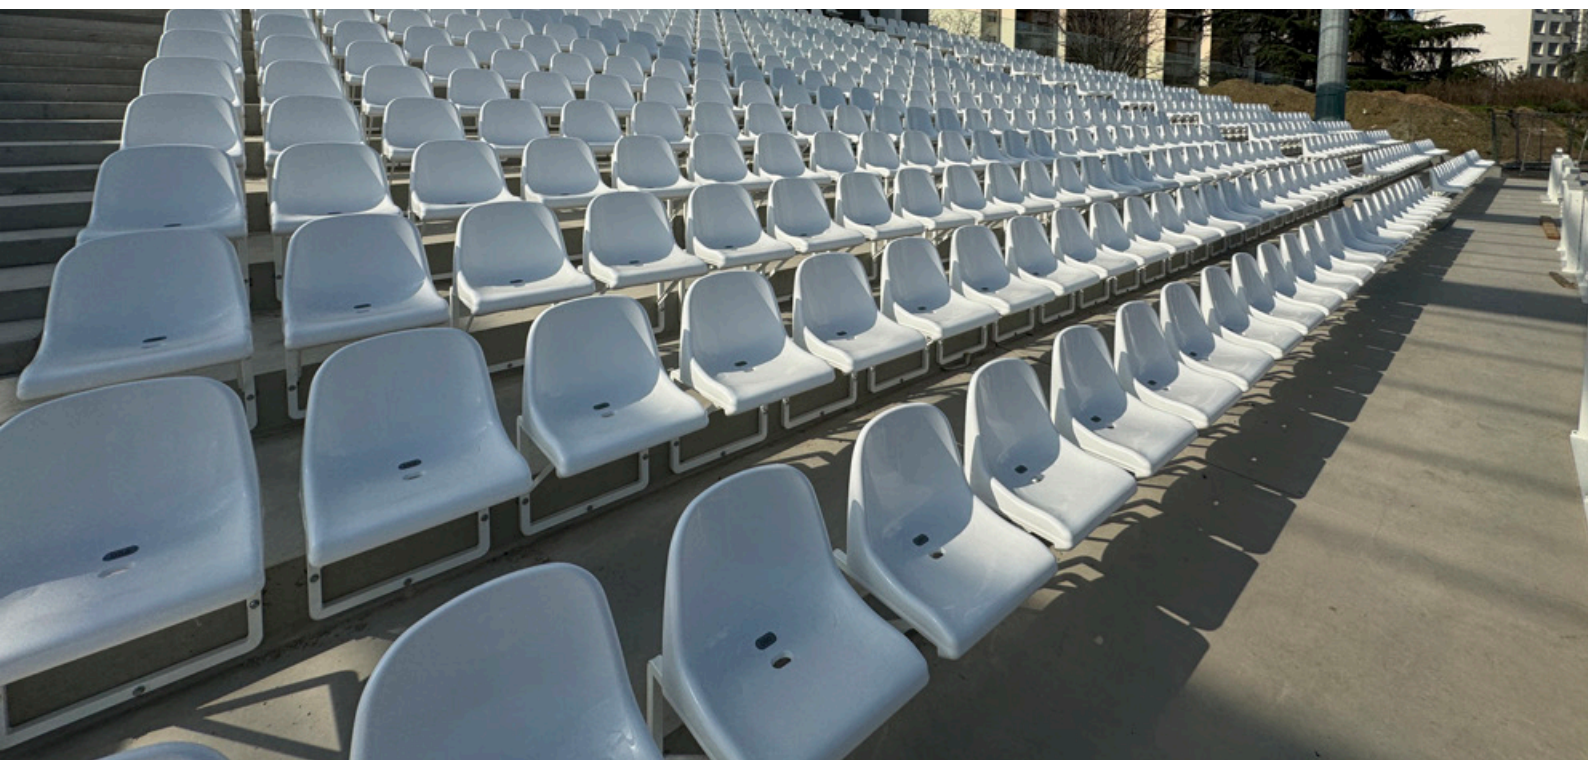

TECHNICAL SPECS.

SEAT	QTY
FRANCOFORTE SU CONSOLLE	1.350
OMAN	240