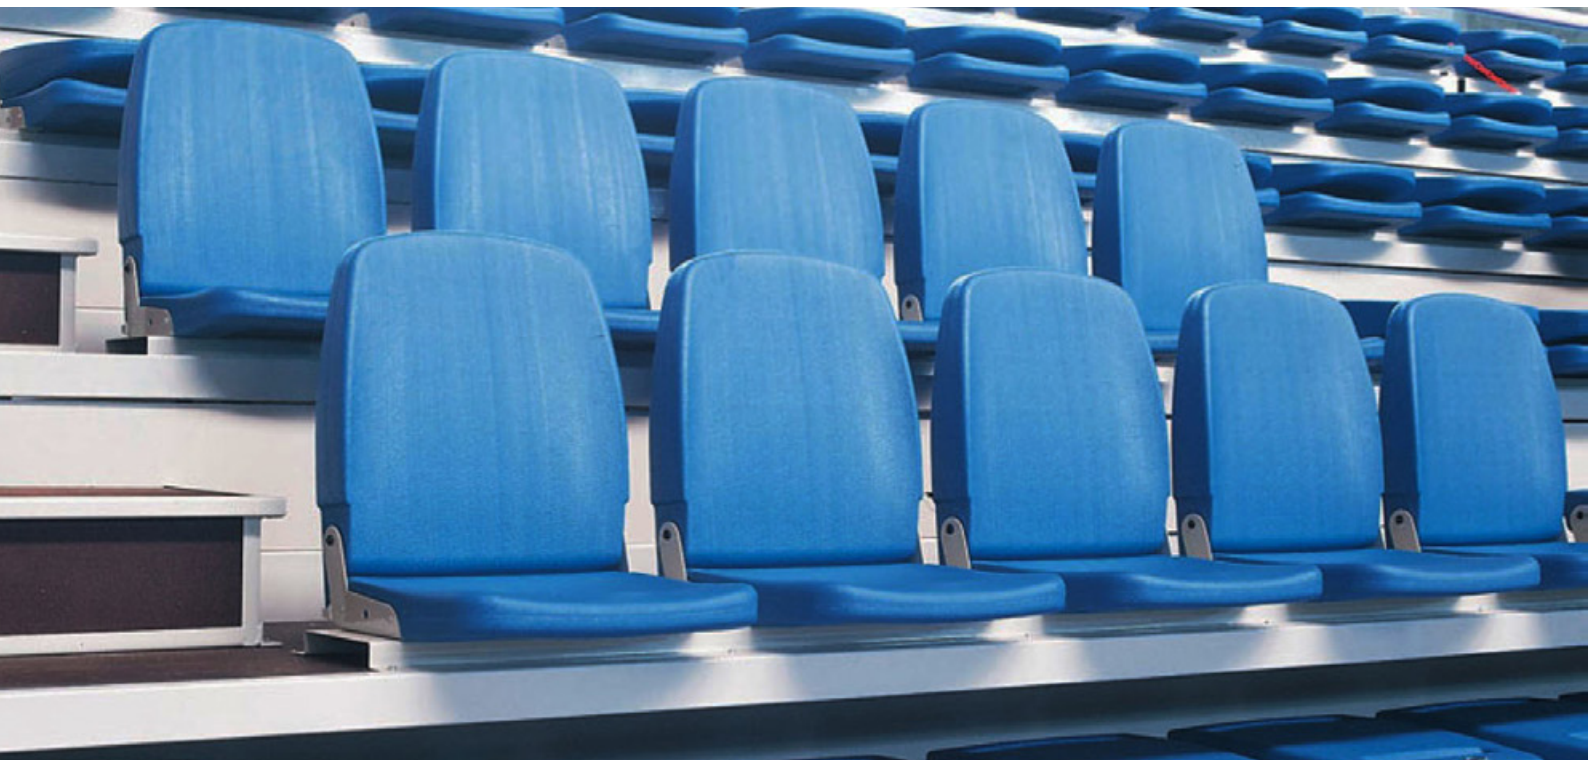

TECHNICAL SPECS.

SEAT

QTY

PESARO

10.300