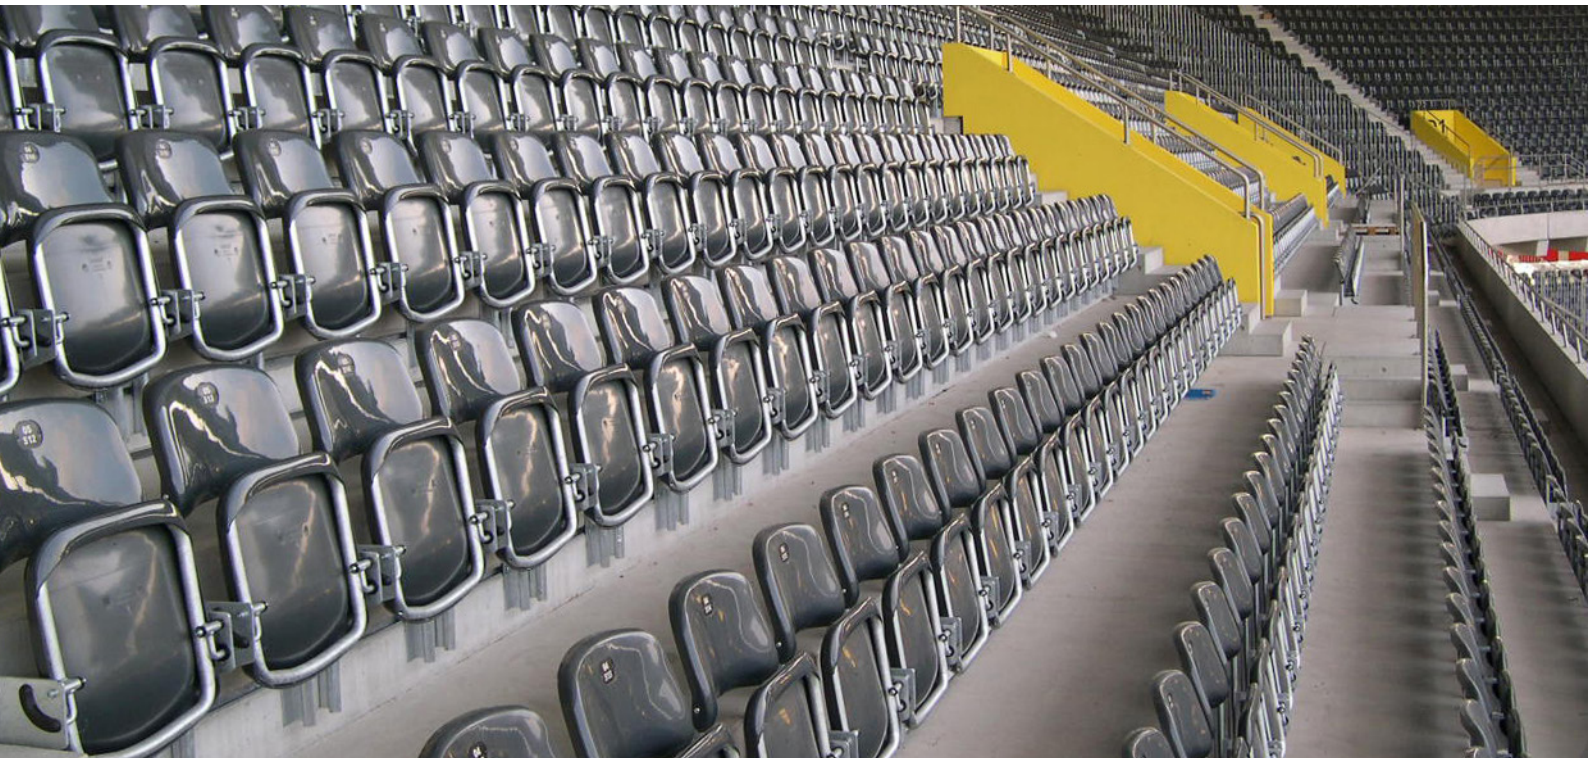

15.400

TECHNICAL SPECS.

SEAT

QTY

PESARO

10.300

TECHNICAL SPECS.

SEAT	QTY
BERNA	29.000
OMAN	1.350
CONCERTO LOGE	320