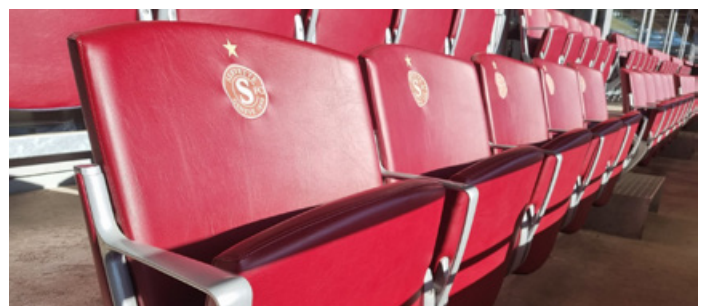

TECHNICAL SPECS.

SEAT	QTY
BERNA	29.000
OMAN	1.350
CONCERTO LOGE	320